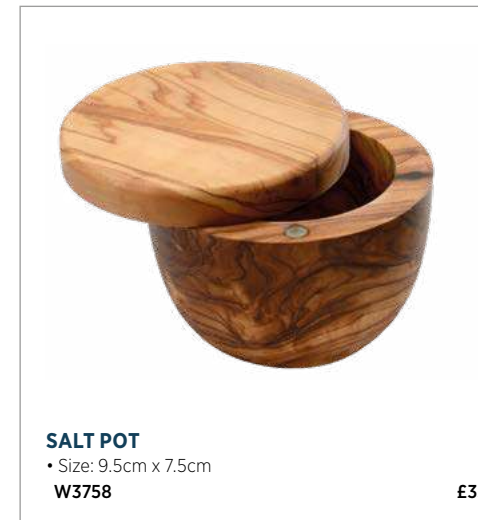

Note: Each piece is unique and may vary in size.