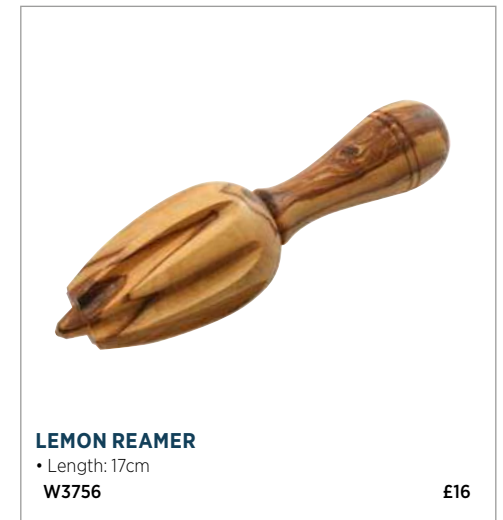

Note: Each piece is unique and may vary in size.