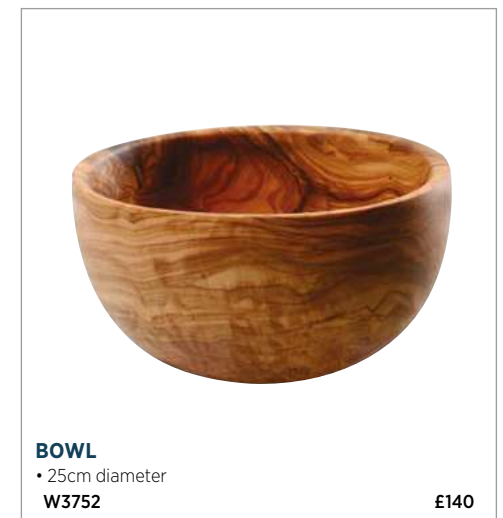

Note: Each piece is unique and may vary in size.