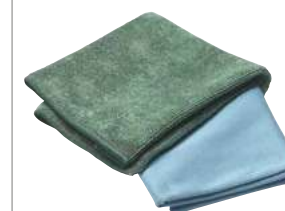

W4011	£12
--------------	------------

AGA E-CLOTH®

- Two high quality cloths, one general purpose cloth and one glass / polishing cloth

W1873	£10
--------------	------------

ENAMEL RUBBER

- Removes scuff marks on enamel and ceramic surfaces without scratching