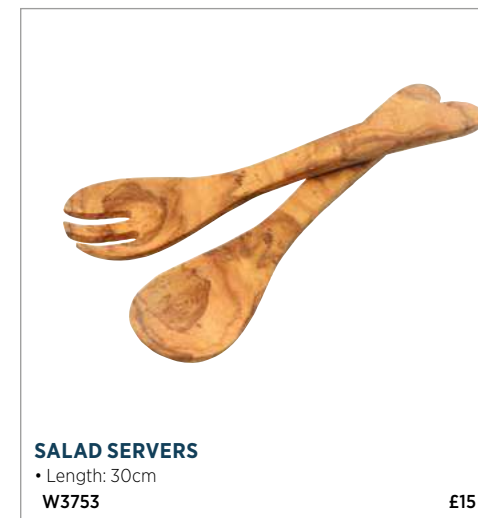

Note: Each piece is unique and may vary in size.